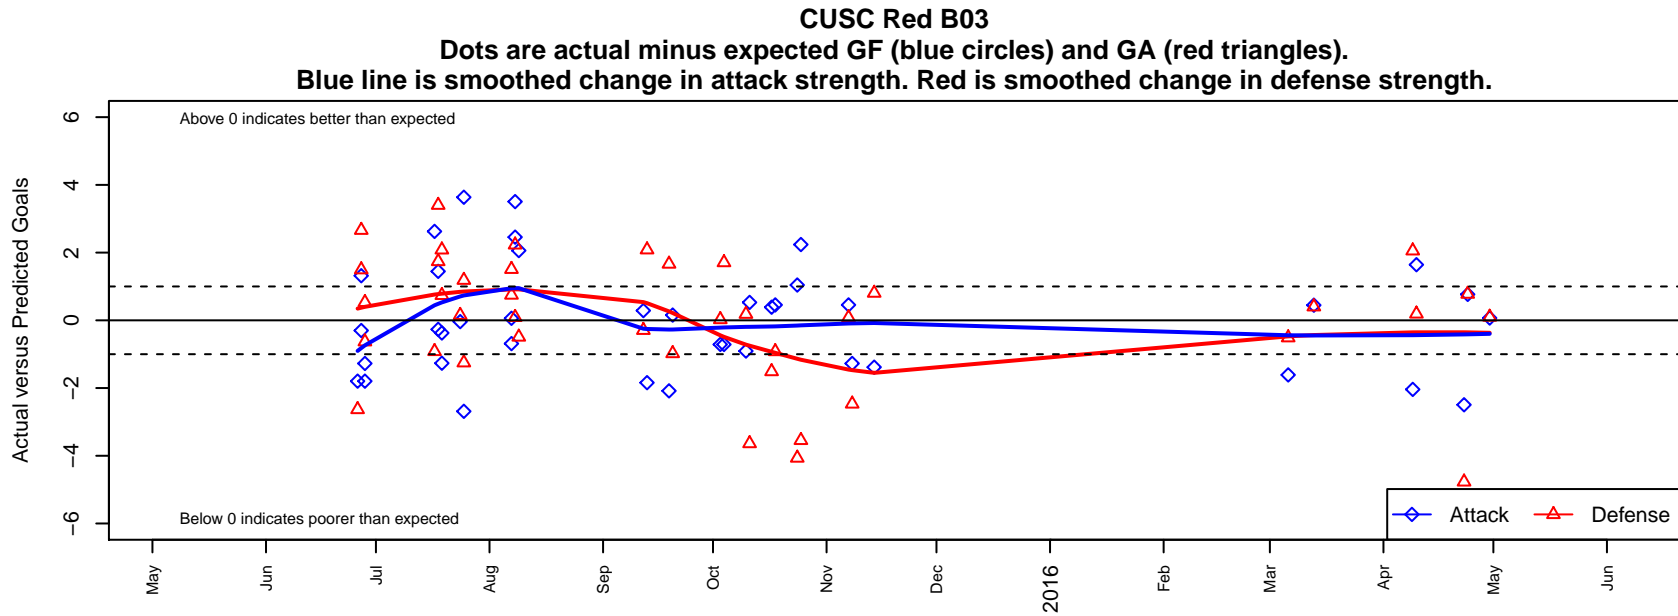

## CUSC Red B03

Clackamas United SC  
 Clackamas, OR  
 B03 total strength=494  
 attack=0.51 defense=0.23  
 fall league = PTT B03 Div 1 White  
 spr league = Spr OYS B03 Div 2 Green  
 notes= Crossfire Oregon; Irabhad  
 2015

**attack and defense variance (black dot)  
relative to other teams  
and top 10 in region**

**attack and defense rating  
relative to others at age  
and all opponents in last 13 months**

**Performance relative to 13 month average**