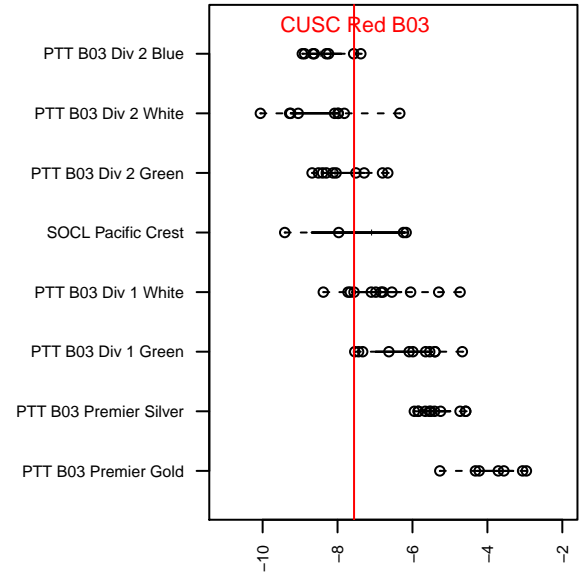

## CUSC Red B03

Clackamas United SC  
 Clackamas, OR  
 B03 total strength=494  
 attack=0.51 defense=0.23  
 fall league = PTT B03 Div 1 White  
 spr league = Spr OYS B03 Div 2 Green  
 notes= Crossfire Oregon; Irabhad  
 2015

alt names used:  
 CLACKAMAS UNITED CUSC BOYS U12 (OR)  
 CUSC Boys U12  
 CUSC B03  
 CLACKAMAS UNITED CUSC BOYS U12 (OR)  
 CUSC 03B Red  
 CUSC 03B Red  
 CUSC 03B Red Iranshad  
 CUSC 03B Red Iranshad

**attack and defense variance (black dot)  
relative to other teams  
and top 10 in region**

**attack and defense rating  
relative to others at age  
and all opponents in last 13 months**

**Performance relative to 13 month average**